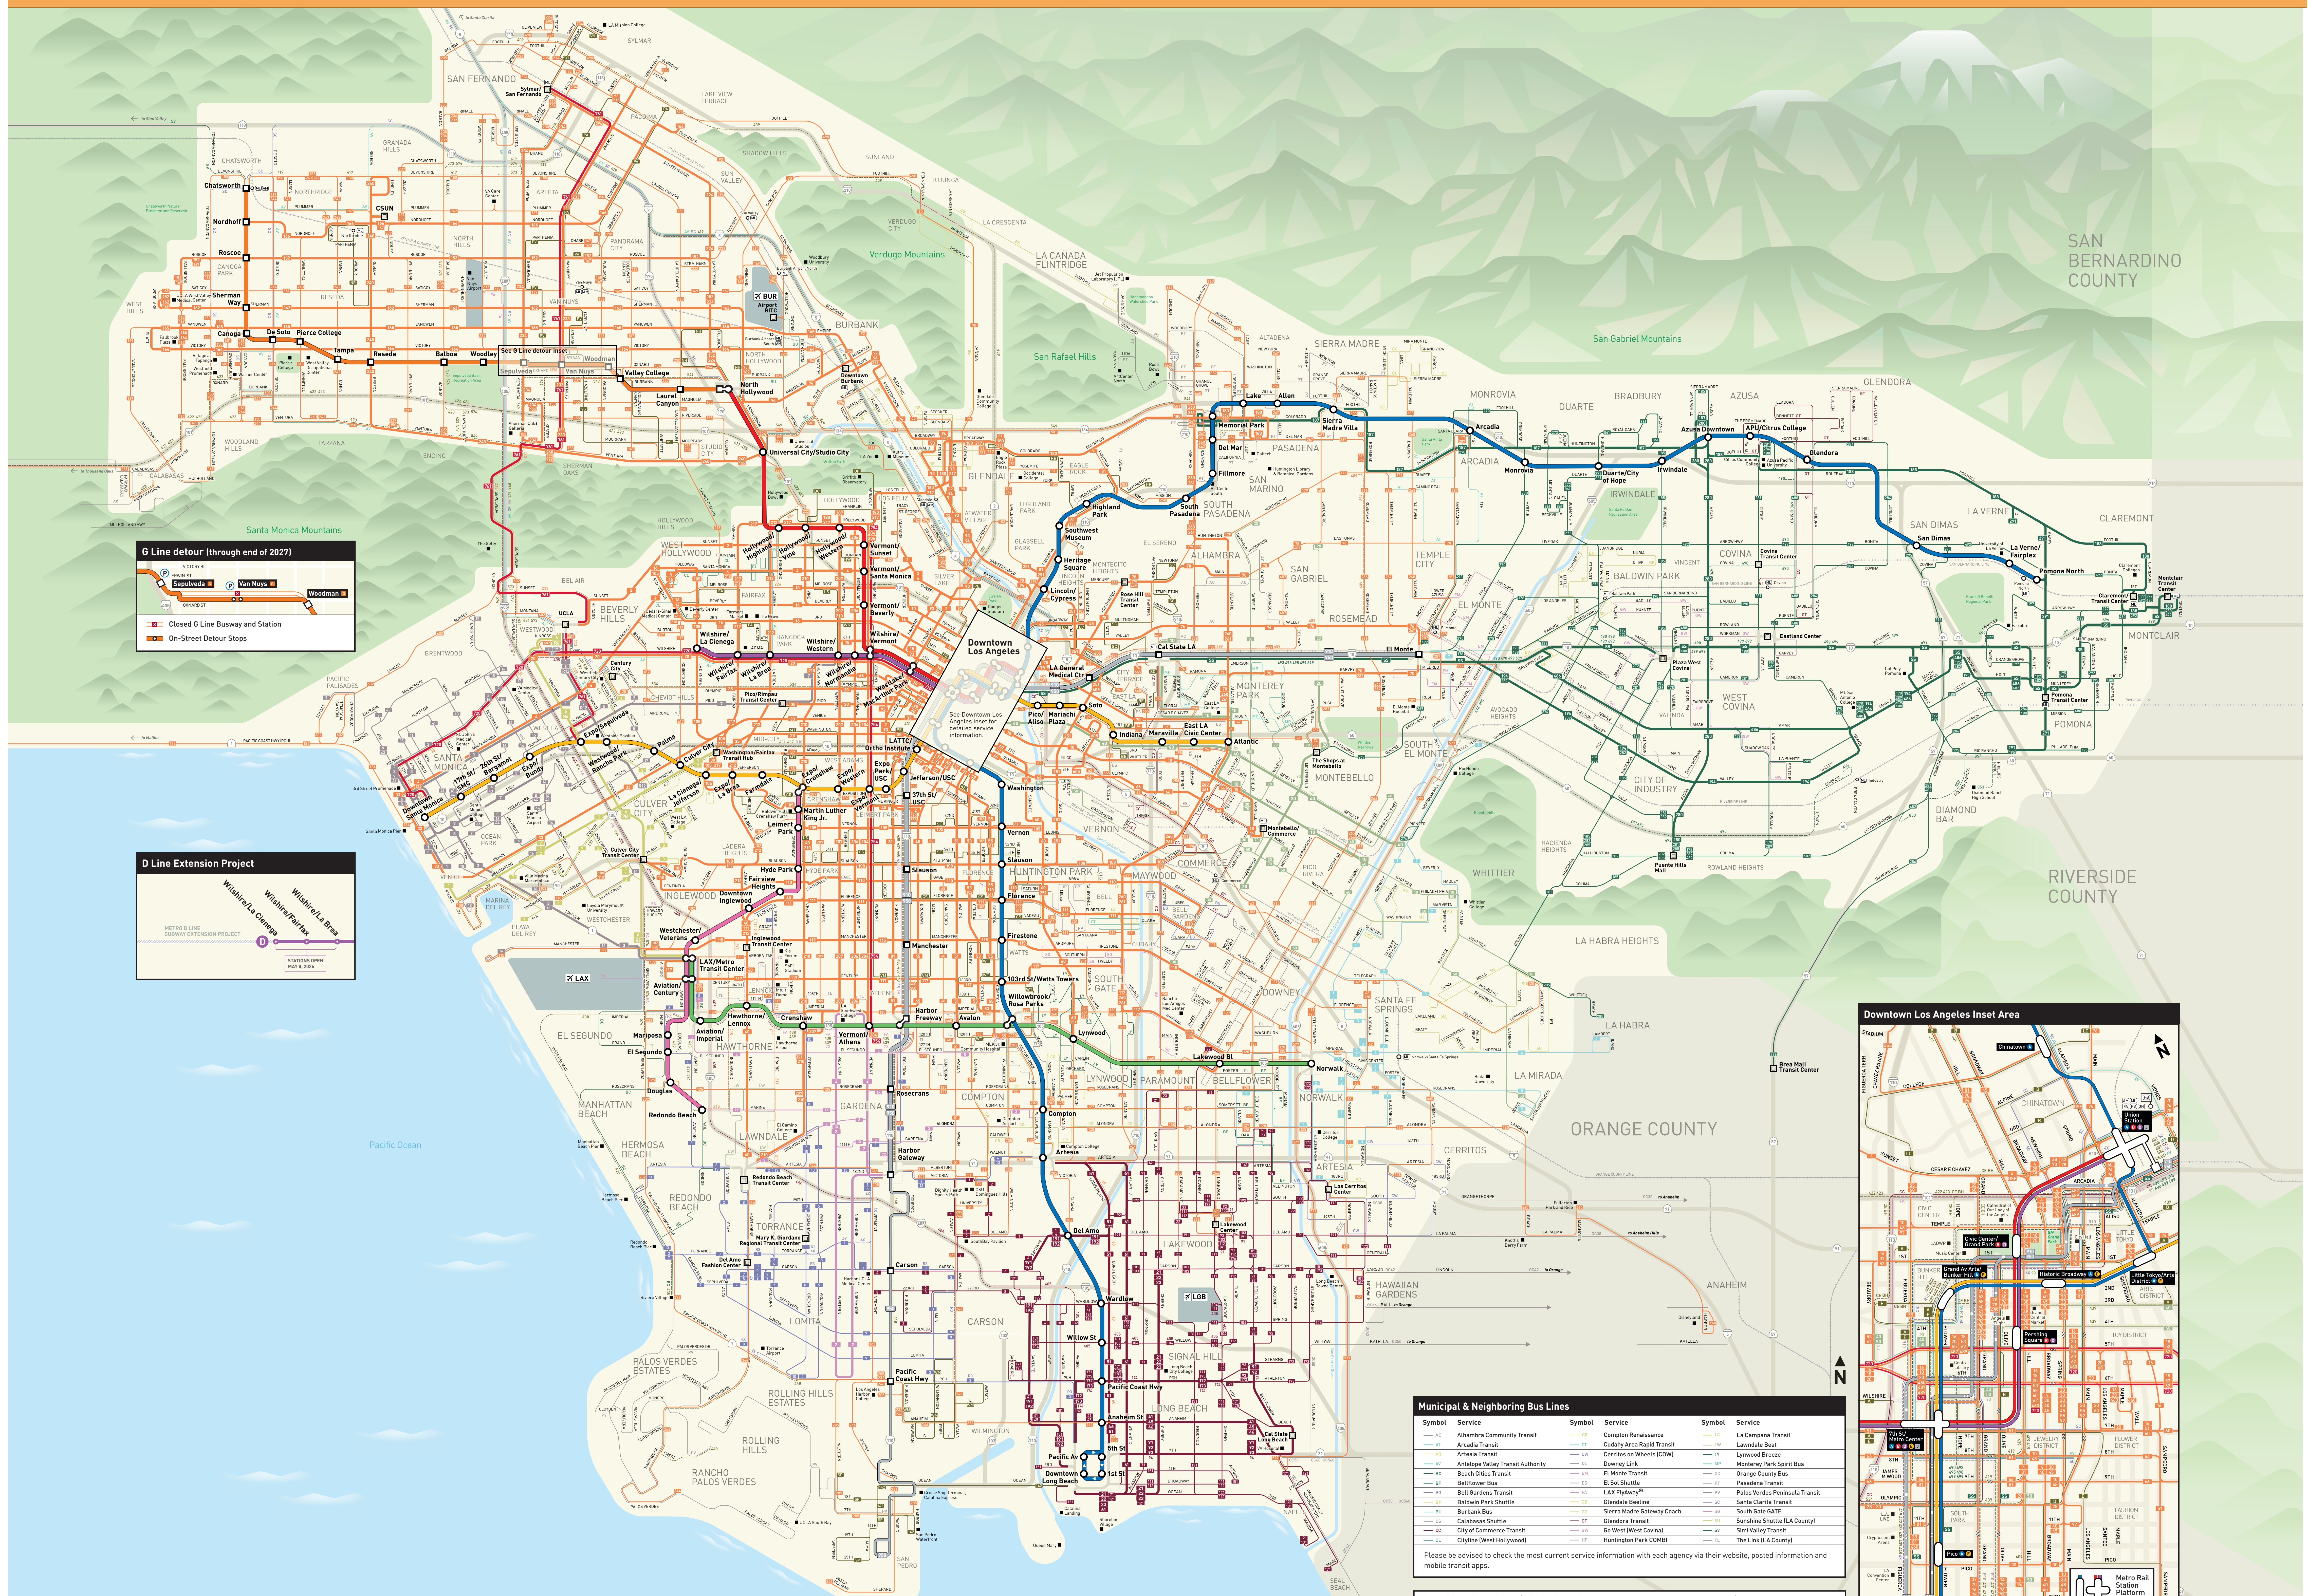

Bus and Rail System

G Line detour (through end of 2027)

Map showing the detour route for the G Line through the end of 2027. The detour route is shown in orange, bypassing the closed station area. Closed G Line Station and On-Street Detour Stops are indicated.

D Line Extension Project

Map showing the D Line Extension Project route, which includes the Wilshire/La Cienega and Wilshire/Parkway stations. The extension is shown in purple.