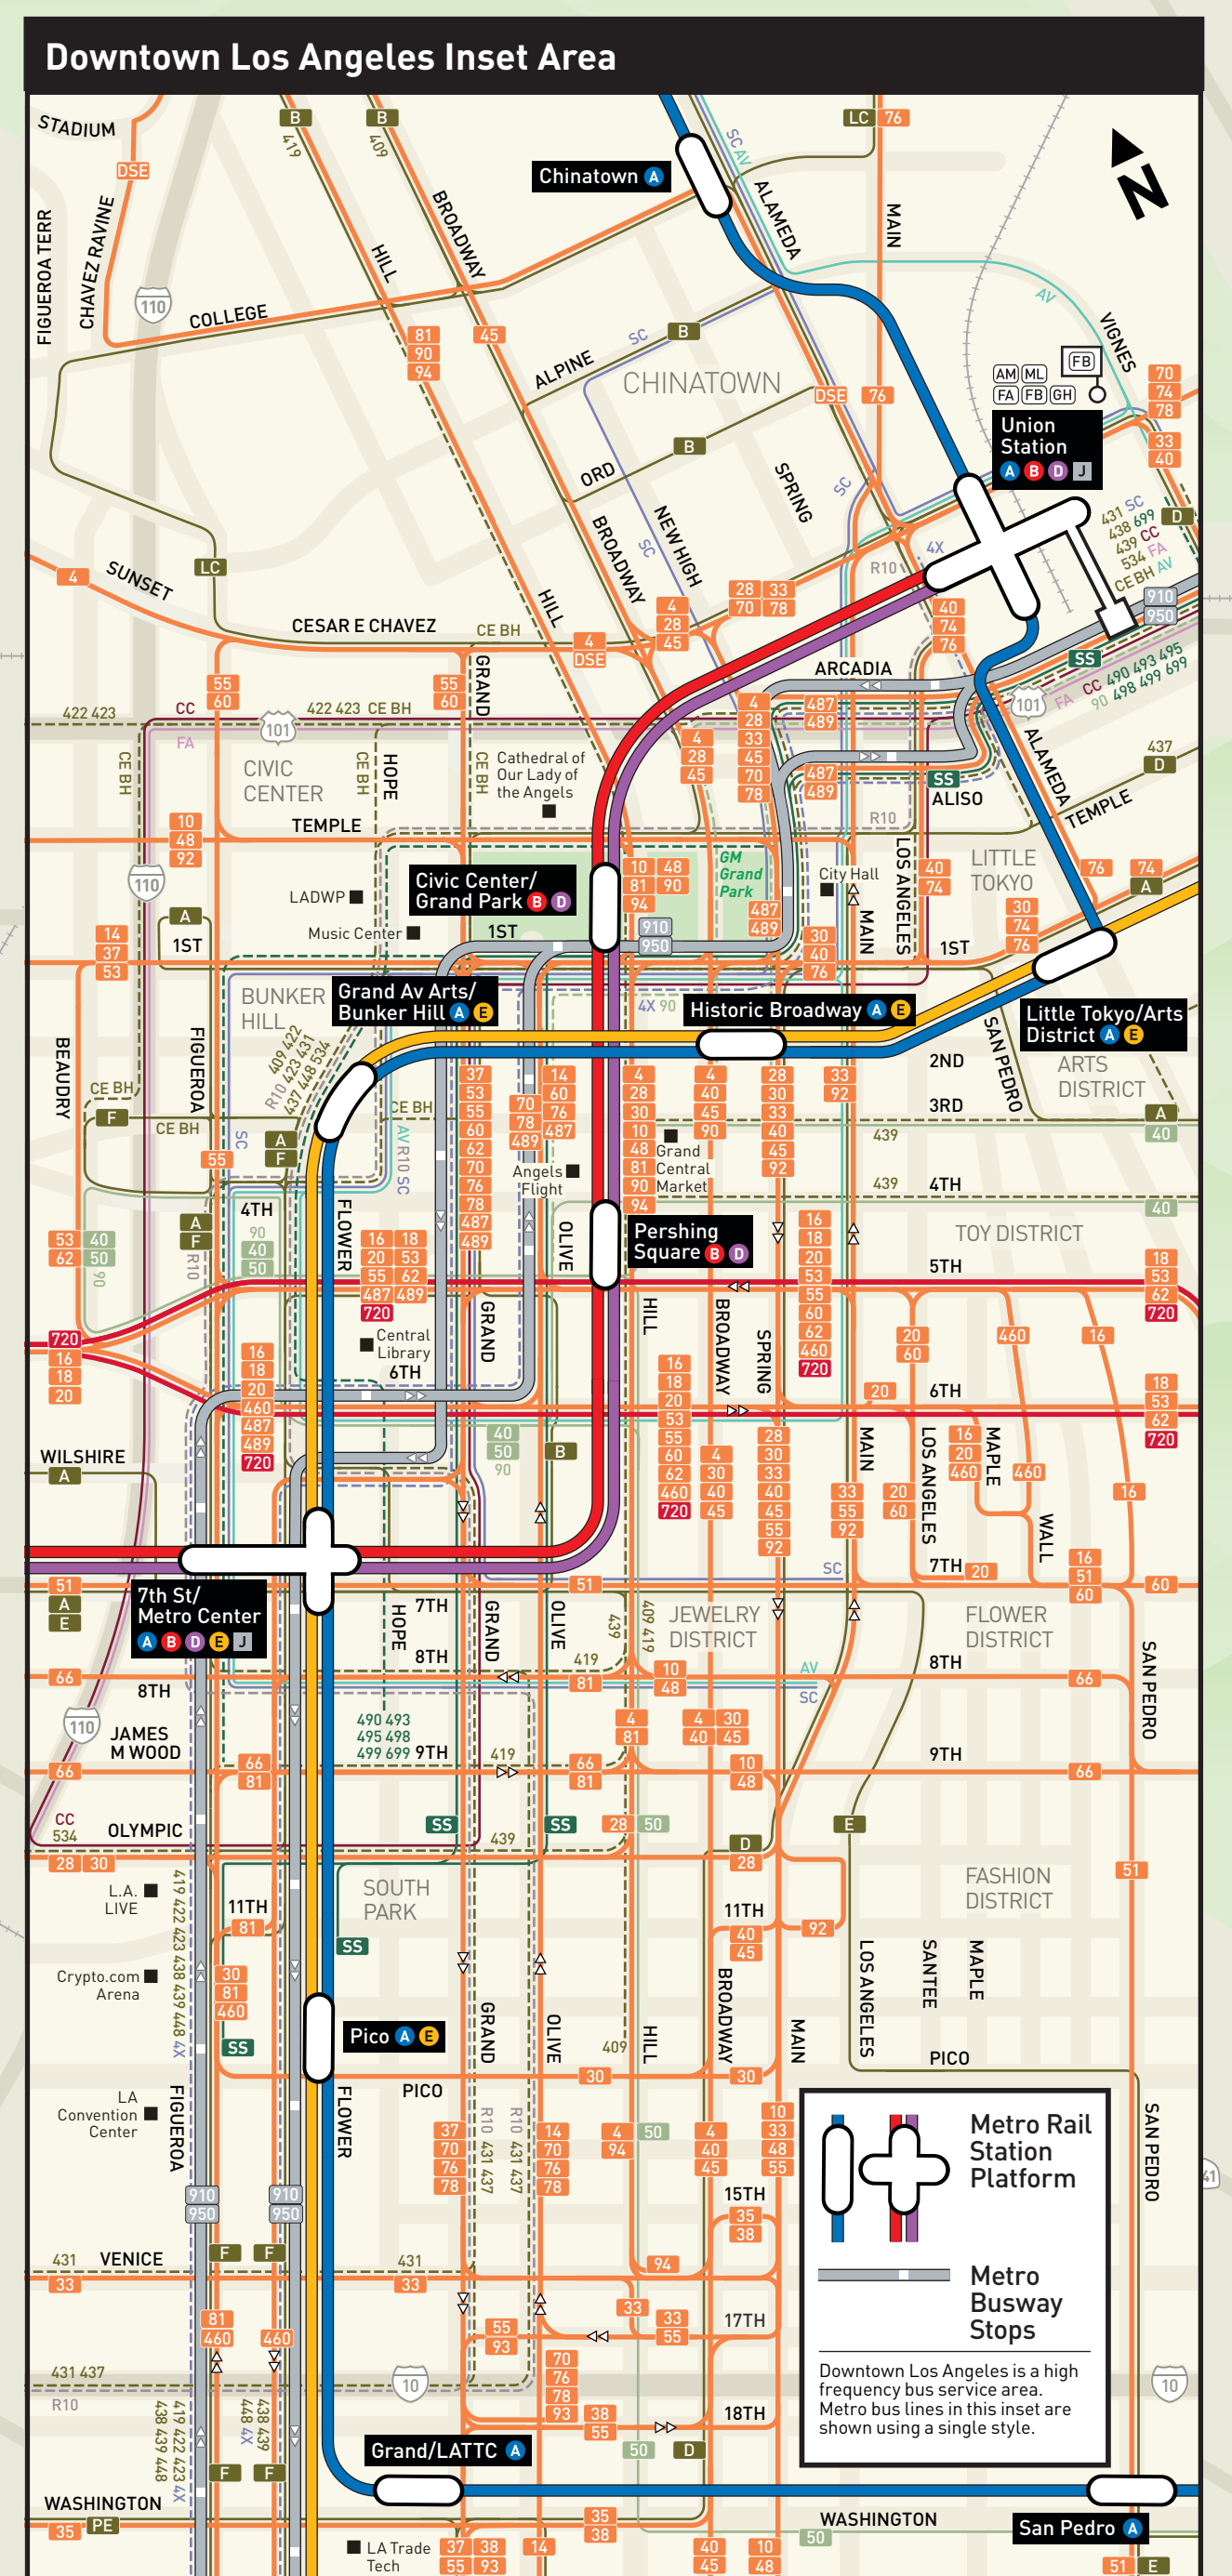

Metro Lines & Stations

Legend for Metro Lines and Stations, including symbols for Metro Rail Line & Station, Metro Busway & Station, and various transfer points.

Major Bus Lines

Legend for Major Bus Lines, including Metro Bus, Culver City Bus, GTrans, LADOT DASH, Long Beach Transit, Norwalk Transit, and Torrance Transit.

Other Services

Legend for other services like Big Blue Bus, FootHill Transit, LADOT Commuter Express, and various transfer points.

Information subject to change. For the latest updates, trip planning, timetables, real-time arrival information and line maps, visit metro.net.

323.466.3876

32 Español (Spanish) 35 Tiếng Việt (Vietnamese)
33 中文 (Chinese) 36 日本語 (Japanese)
34 한국어 (Korean) 37 русский (Russian)
38 ગુજરાતી (Gujarati)