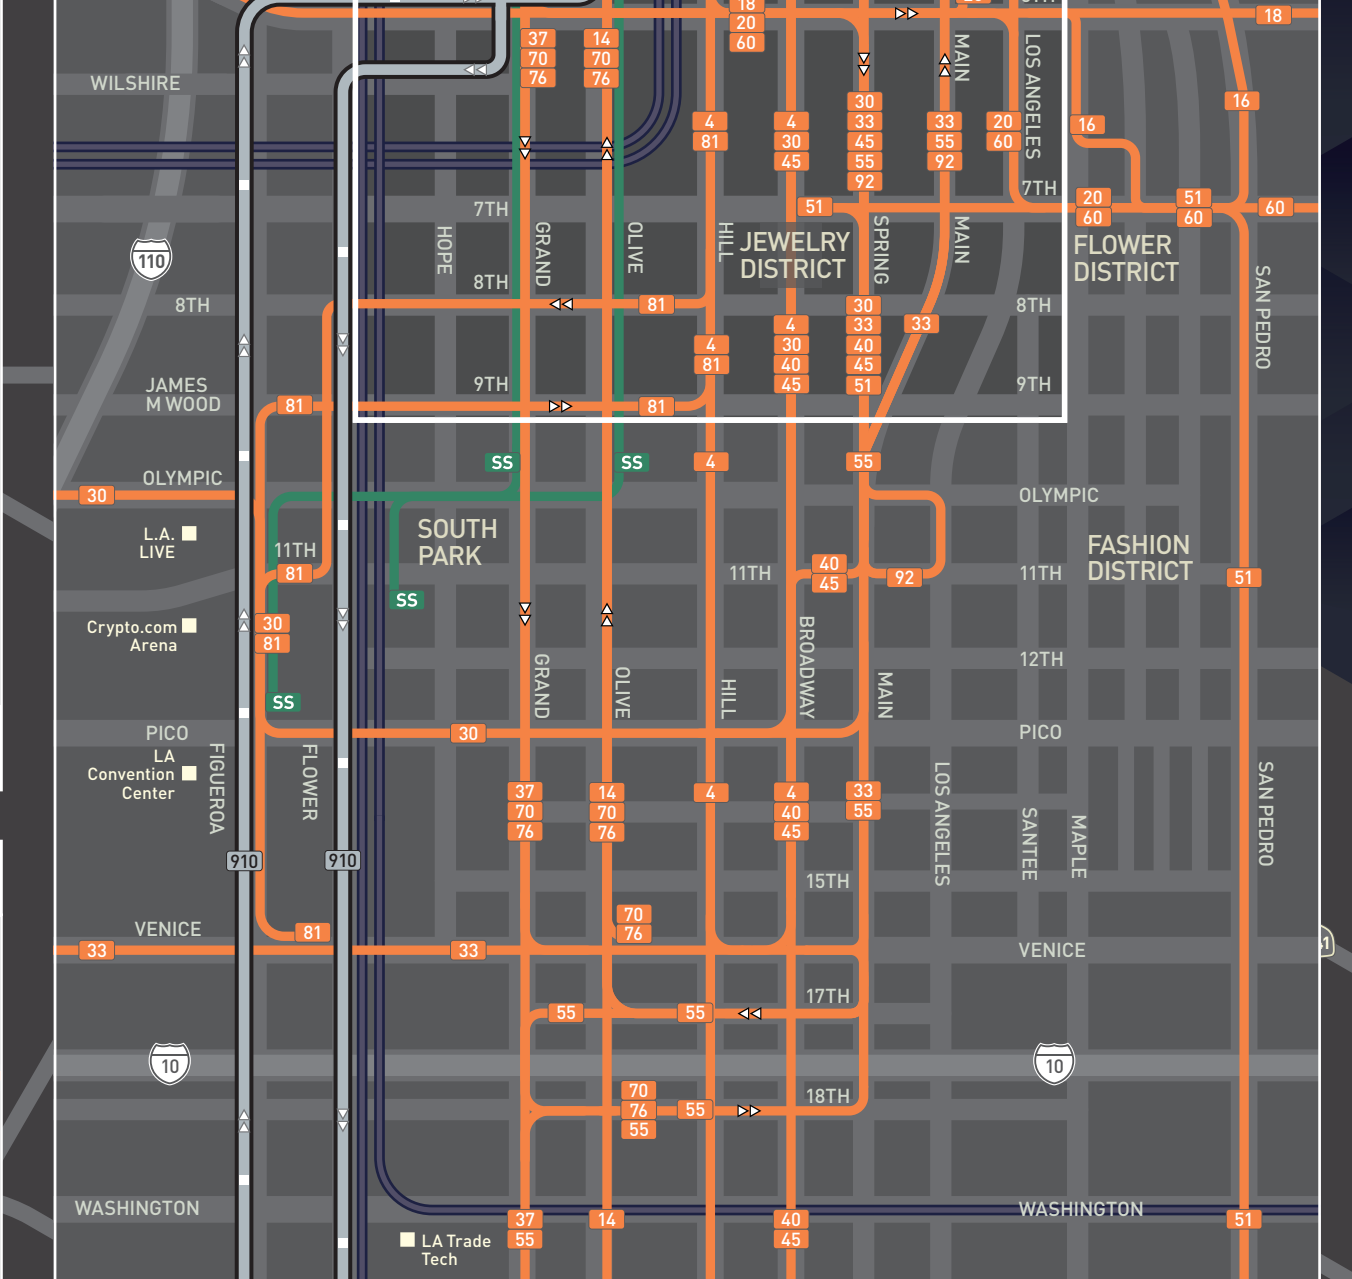

Downtown Owl Transfer Inset

Owl services early mornings (12-4am)

- Metro Busway & Station
- Transfer Stop
- Metro Bus
- FootHill Transit SilverStreak

Other services and destinations

- Amtrak
- LAX FlyAway
- FluxBus
- Greyhound
- Transfer Point Transit Centers
- Point of Interest
- Major Airport

No Rail Service (1-5am)

- Metro Rail & Station

Rail stations shown on this map indicate buses stop nearby during Owl hours. Union Station is open 24 hours.

MAY 2026 Subject to Change