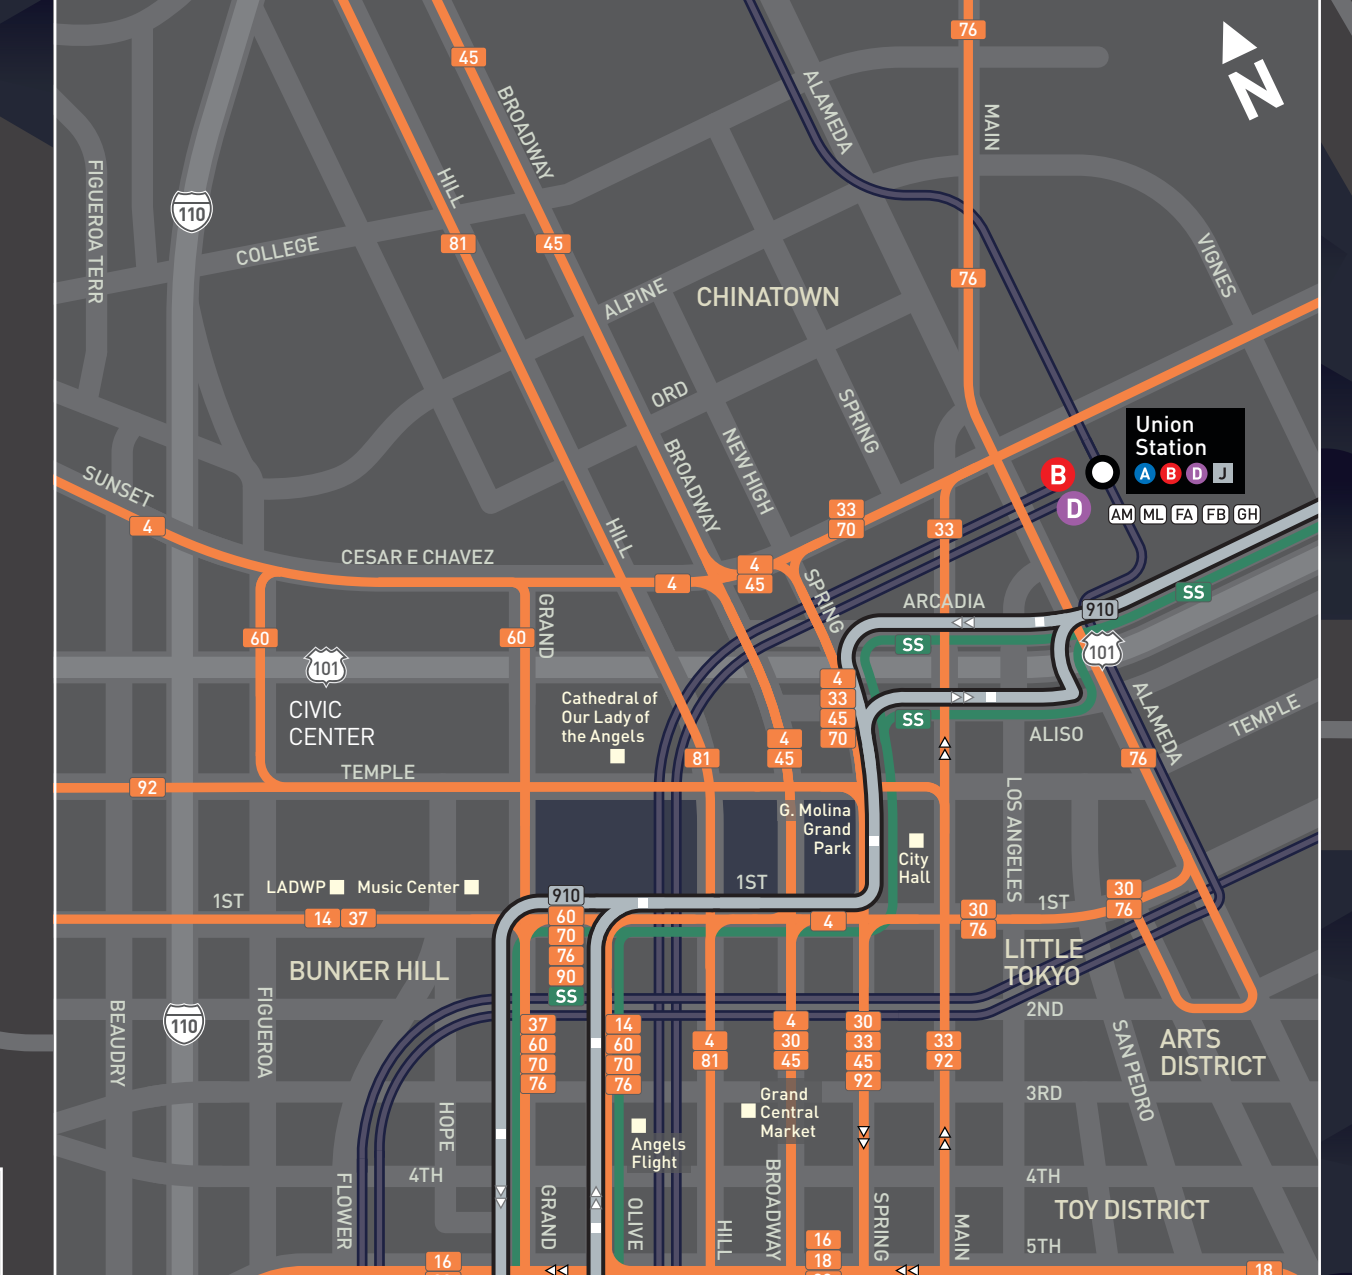

Downtown Los Angeles Inset Area