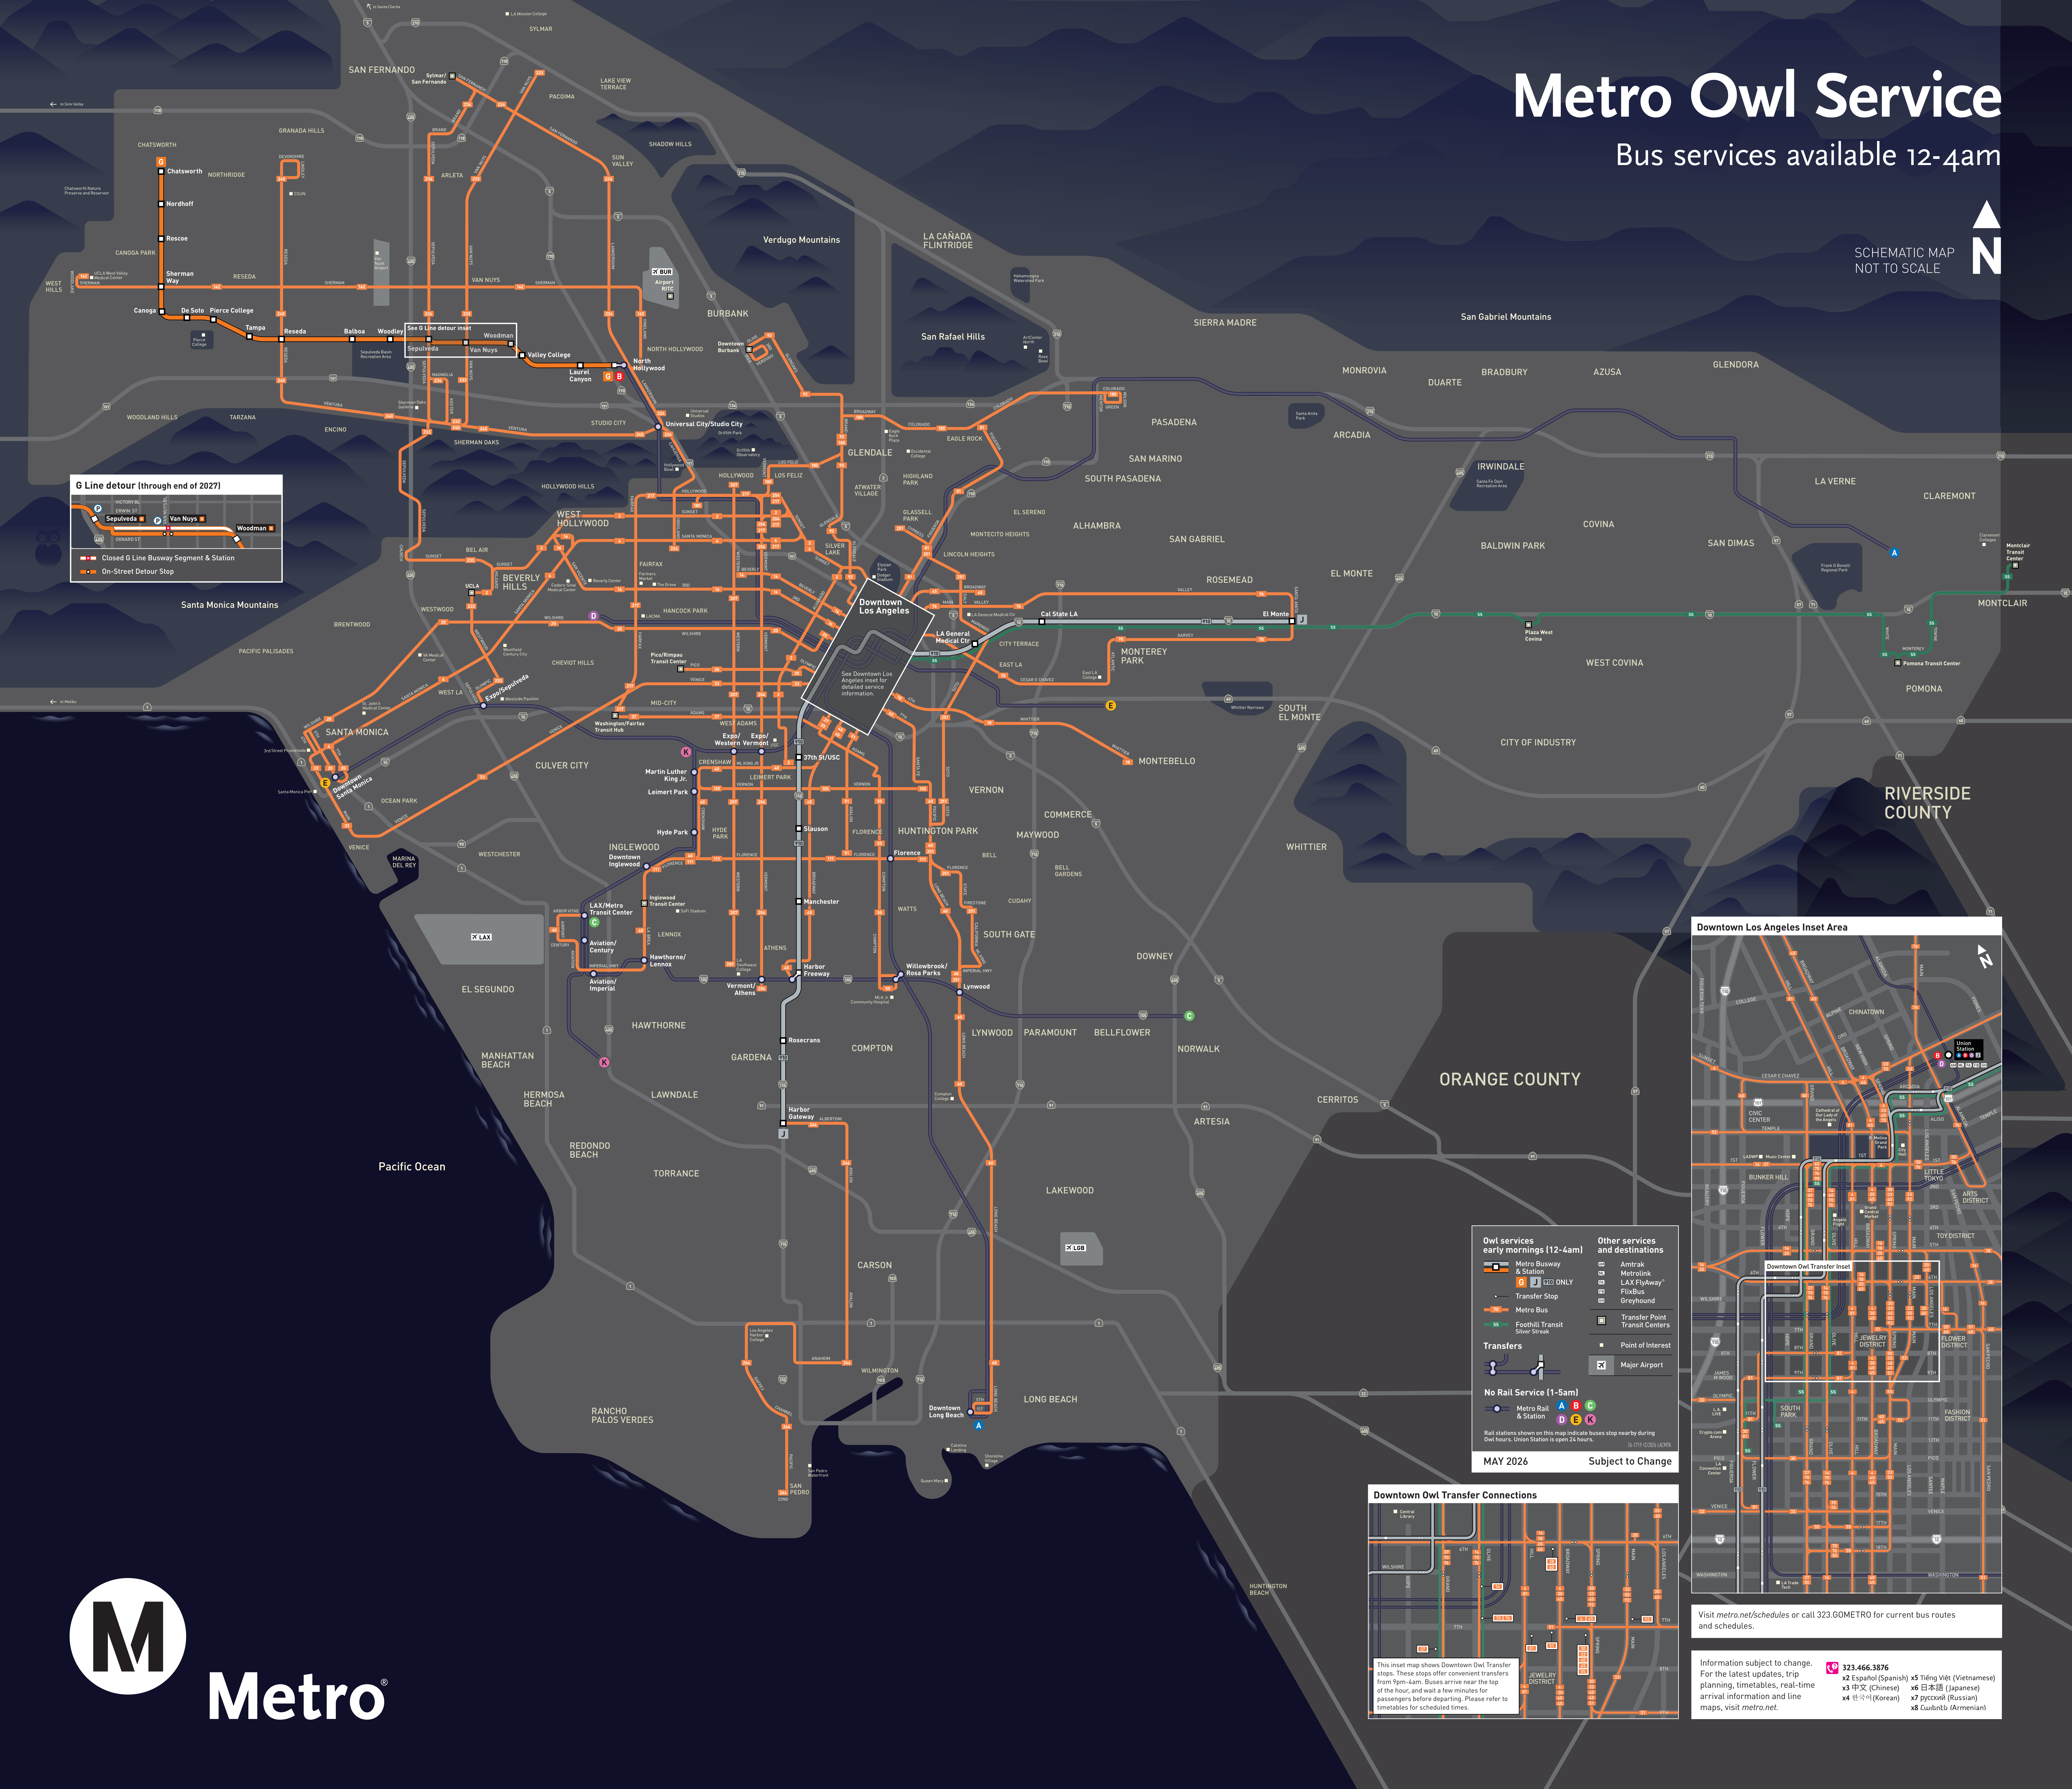

Metro Owl Service

Bus services available 12-4am

SCHEMATIC MAP
NOT TO SCALE

G Line detour (through end of 2027)

Legend:
Closed G Line Busway Segment & Station
On-Street Detour Stop