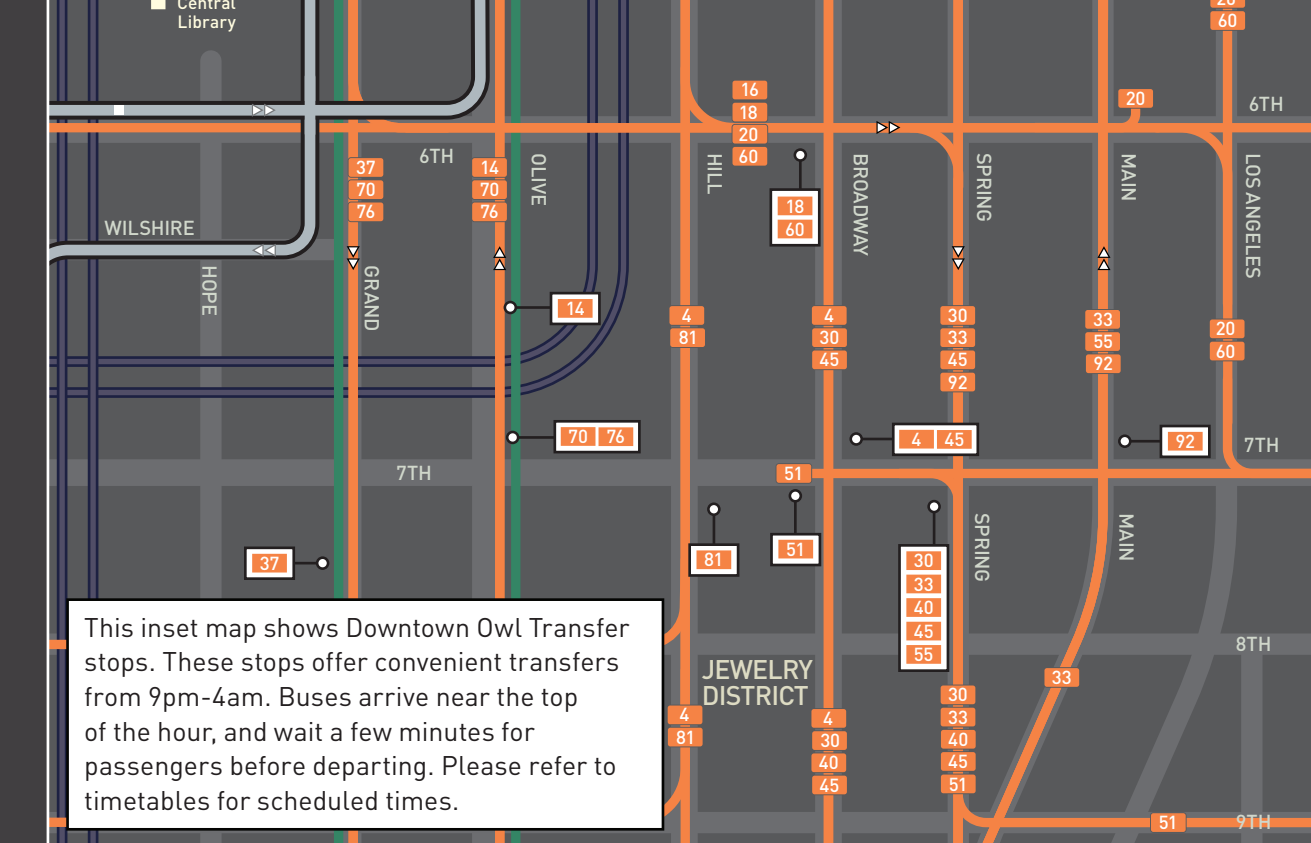

Downtown Owl Transfer Connections

This inset map shows Downtown Owl Transfer stops. These stops offer convenient transfers from 9pm-4am. Buses arrive near the top of the hour, and wait a few minutes for passengers before departing. Please refer to timetables for scheduled times.