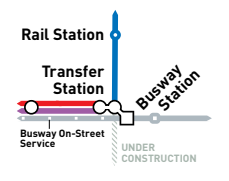

Metro Stations with Restroom Access

Union Station
 MR Located inside Union Station
 TR Located at Cesar Chavez Transit Pavilion

- Metro Rail**
- A Line** Pomona to Long Beach
 - B Line** North Hollywood to Union Station
 - C Line** LAX to Norwalk
 - D Line** Wilshire/La Cienega to Union Station
 - E Line** Santa Monica to East LA
 - K Line** Expo/Crenshaw to Redondo Beach

- Metro Busway**
- G Line** Chatsworth to North Hollywood
*Van Nuys Station closed until winter 2028, buses will stop at Van Nuys Bl and Oxnard St.
 - J Line** El Monte to San Pedro
Street service in Downtown LA and San Pedro.